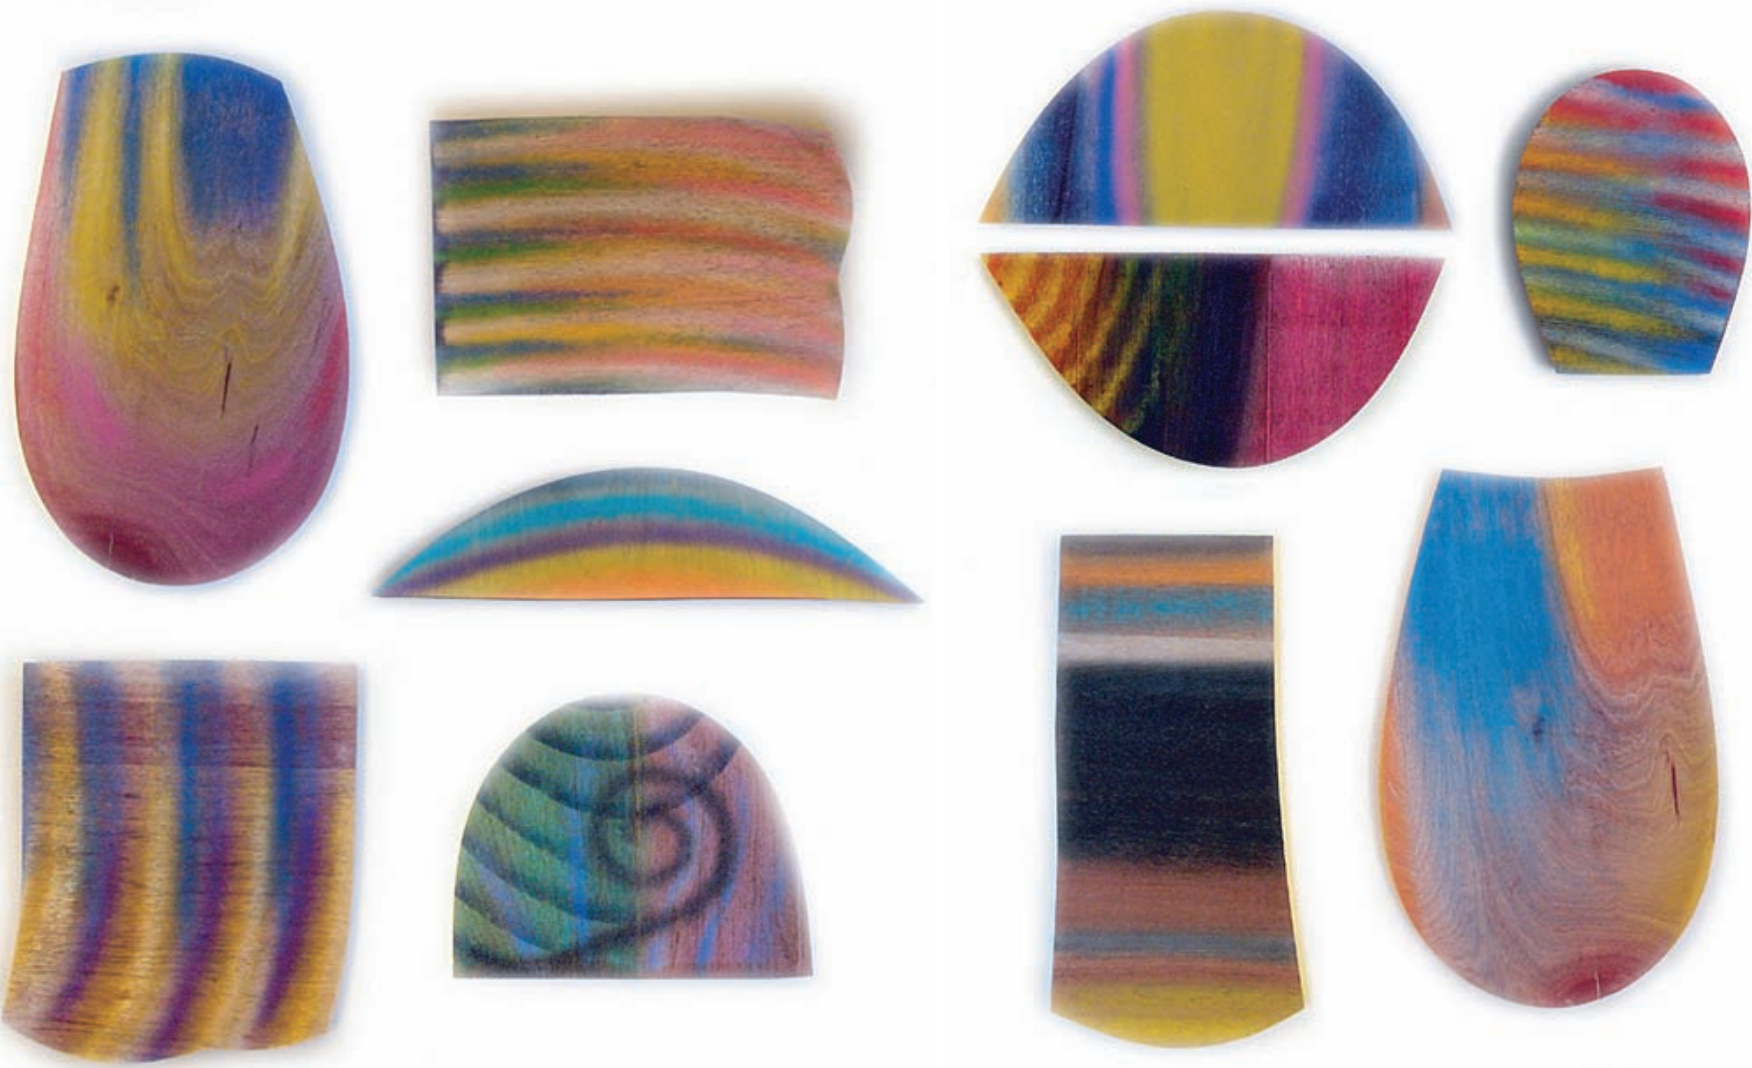

2) "Paintings in progress" / oil on panel / various dimensions / 2007

Michael C. Thomas

1201 Bydding, Ann Arbor, MI 48103

skype: 315-849-3312 / e-mail: emtee@mcthomas.com / web: mcthomas.com

3) "Springtime Acrid Sprout" + "Summertime Red Algae Bloom" / oil on panel / 16"x20" / 2004